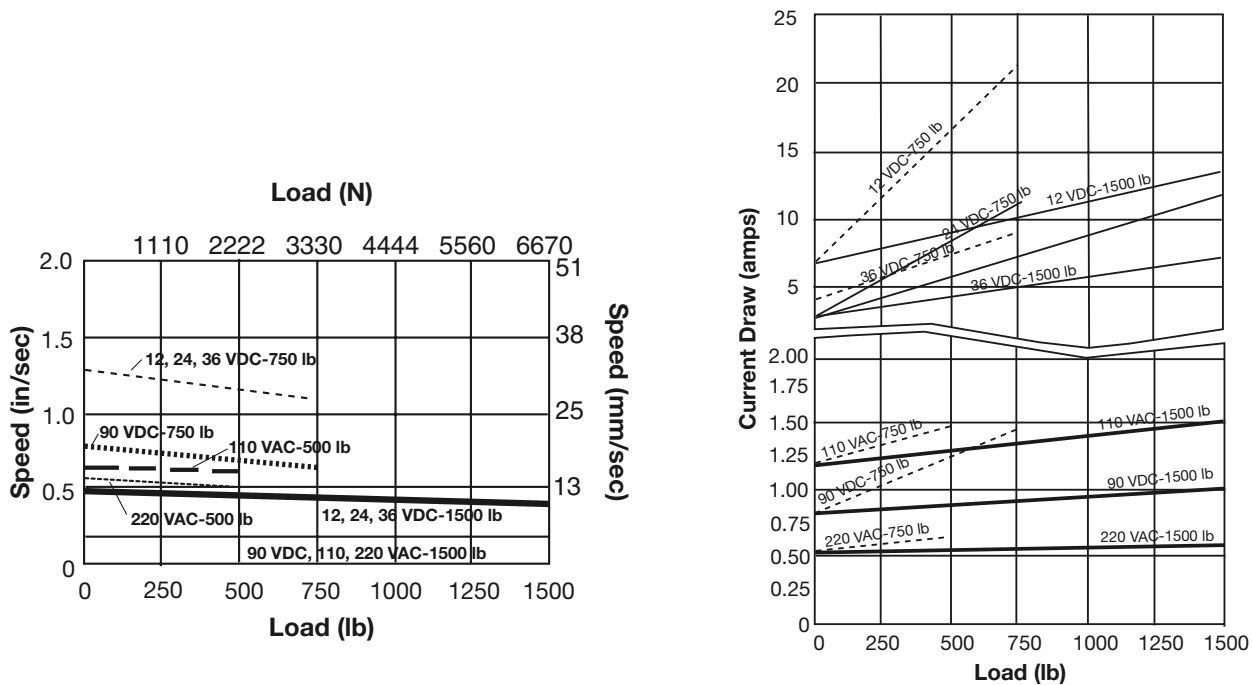

Performance Pak Actuator

Performance Curves

PPA 12 VDC

12 VDC Performance Pak* Linear Actuator

Dimensions are in inches.
 Dimensions in brackets () are in mm.

Limit Switch/
 Sensor Housing

NOTE: PPA* actuator units with a sensor or limit switch require an additional 2.0 inches (51 mm) of overall length.