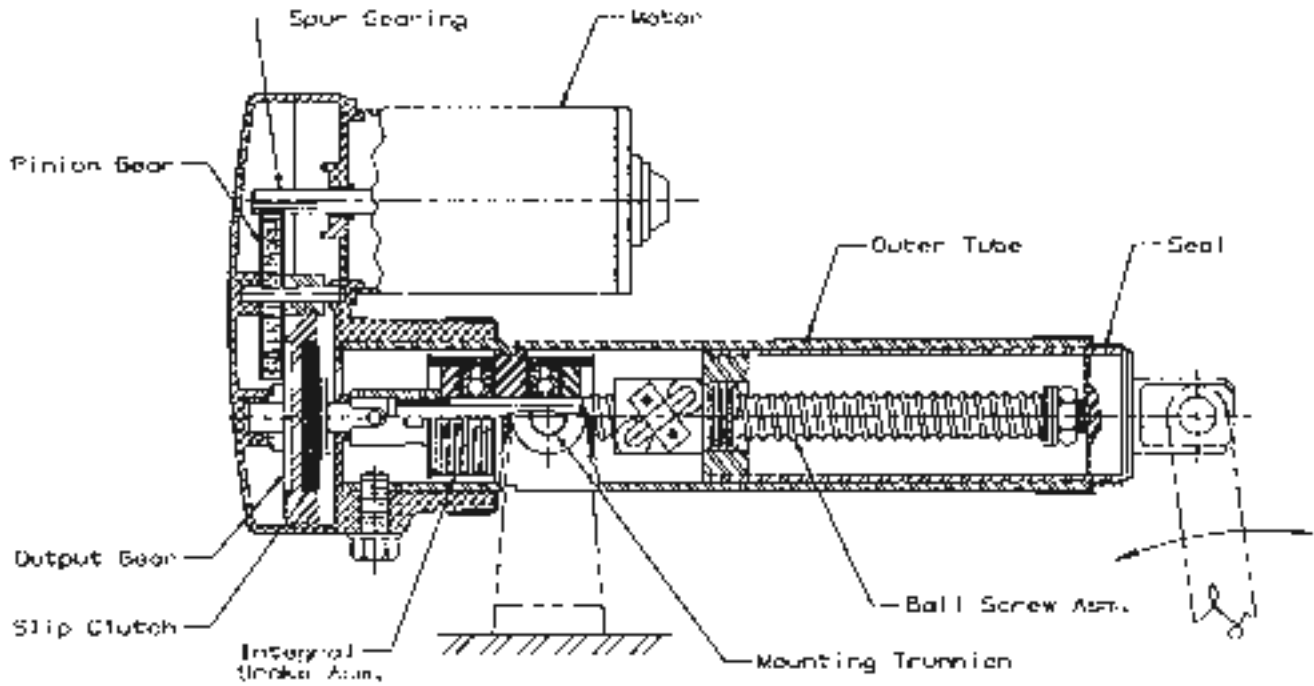

Performance Pak Actuator

Performance Curves

PPA 12 VDC

12 VDC Performance Pak* Linear Actuator

Dimensions are in inches.
 Dimensions in brackets () are in mm.

Limit Switch/
 Sensor Housing

NOTE: PPA* actuator units with a sensor or limit switch require an additional 2.0 inches (51 mm) of overall length.