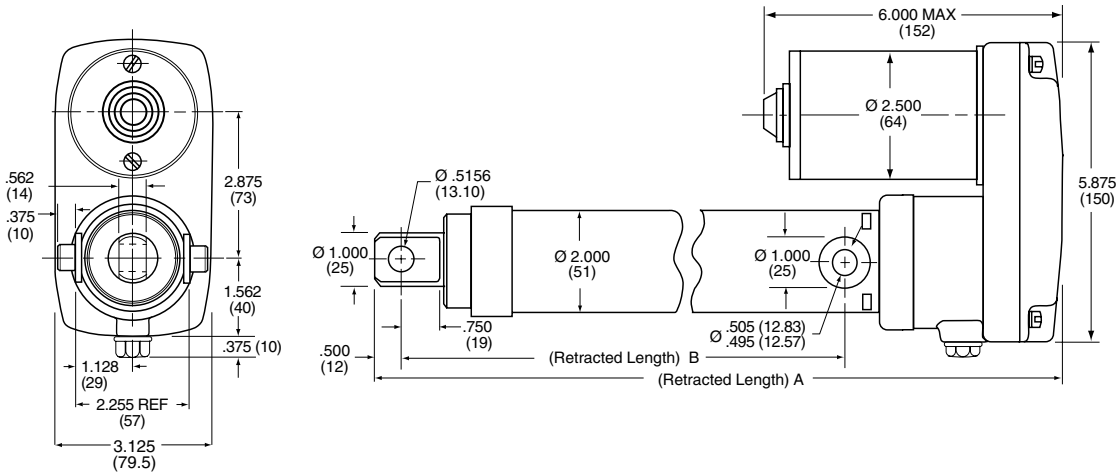

Performance Pak Actuator

Performance Curves

PPA 12 VDC

12 VDC Performance Pak* Linear Actuator

Dimensions are in inches.
 Dimensions in brackets () are in mm.

Limit Switch/
 Sensor Housing

NOTE: PPA* actuator units with a sensor or limit switch require an additional 2.0 inches (51 mm) of overall length.