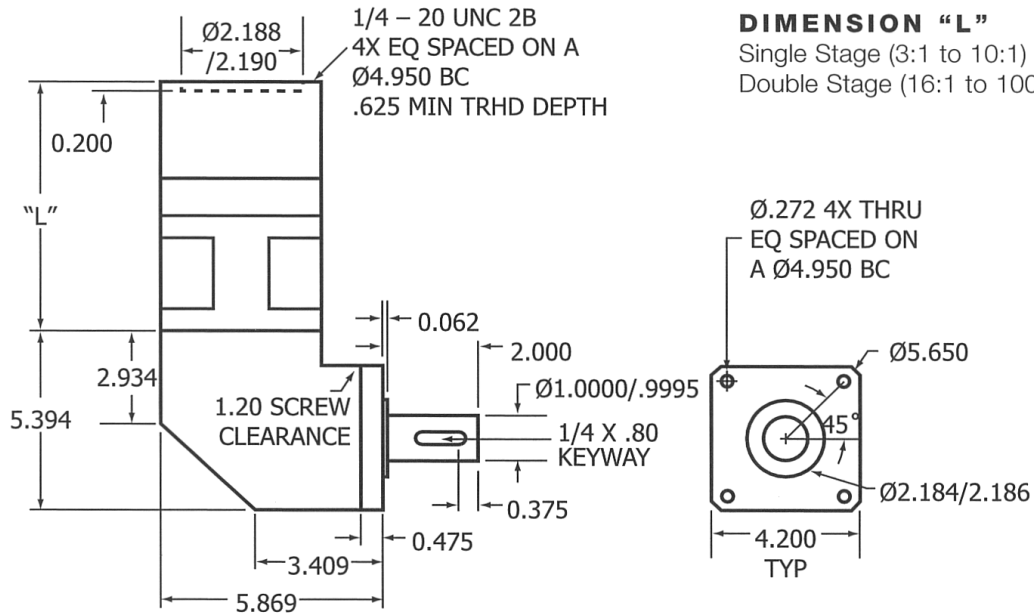

### Size 42 Right Angle Precision Planetary Dimensions

#### DIMENSION "L"

Single Stage (3:1 to 10:1) = 4.624 ± .015

Double Stage (16:1 to 100:1) = 6.237 ± .015