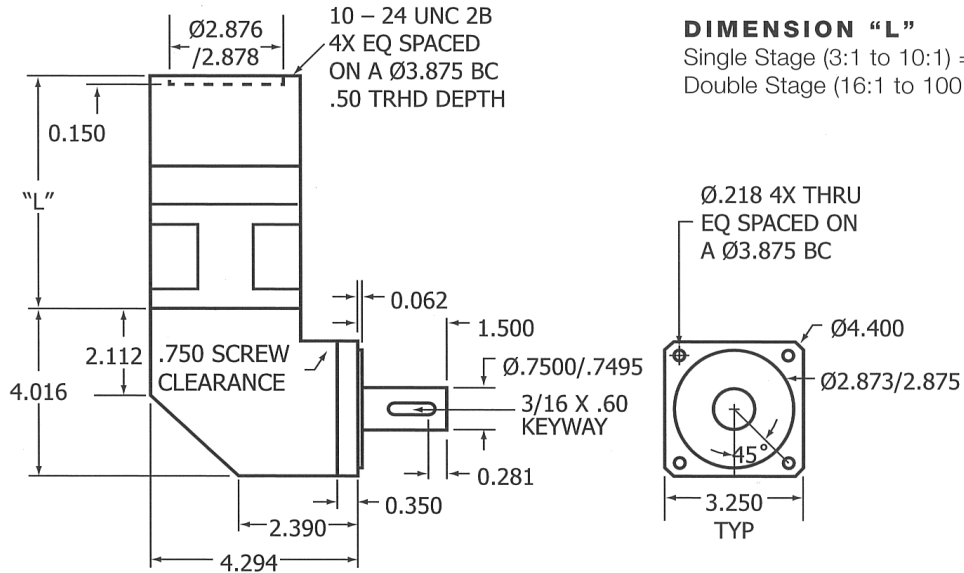

### Size 34 Right Angle Precision Planetary Dimensions

#### DIMENSION "L"

Single Stage (3:1 to 10:1) =  $4.063 \pm .015$   
Double Stage (16:1 to 100:1) =  $5.431 \pm .015$