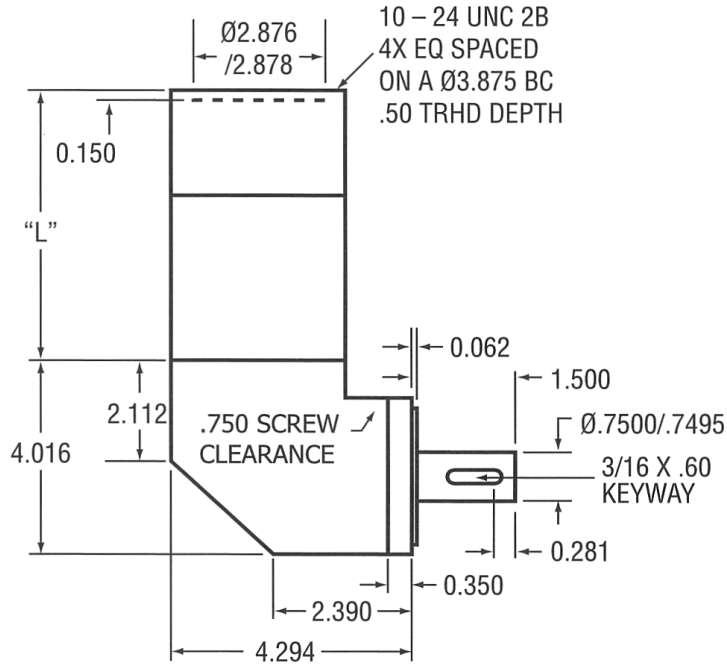

SERVO SYSTEMS CO.

Carson Mfg. Gearheads

Size 34 Right Angle Eliminator Planetary Dimensions

DIMENSION "L"

Single Stage (3:1 to 10:1) = $4.063 \pm .015$

Double Stage (16:1 to 100:1) = $5.431 \pm .015$