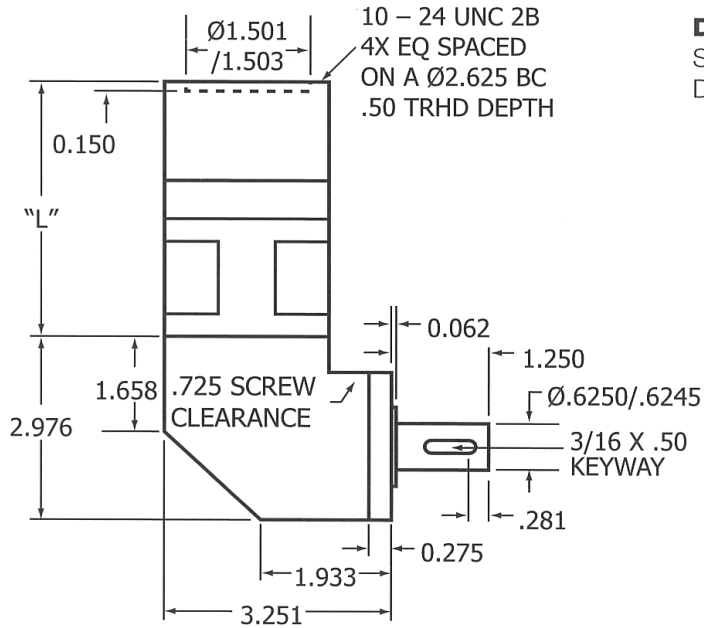

SERVO SYSTEMS CO.

Carson Mfg. Gearheads

Size 23 Right Angle Precision Planetary Dimensions

DIMENSION "L"

Single Stage (3:1 to 10:1) = 3.146 ± .015

Double Stage (16:1 to 100:1) = 4.249 ± .015