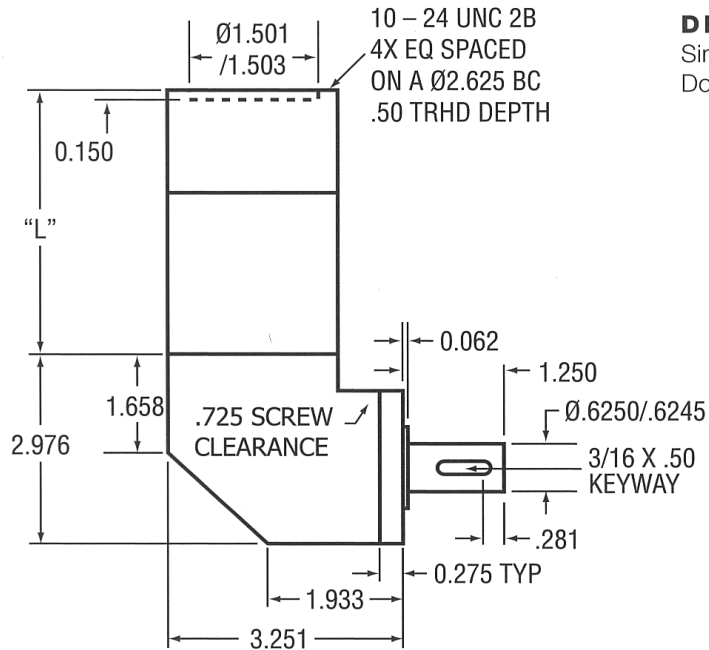

SERVO SYSTEMS CO.

Carson Mfg. Gearheads

Size 23 Right Angle Eliminator Planetary Dimensions

DIMENSION "L"

Single Stage (3:1 to 10:1) = $3.146 \pm .015$

Double Stage (16:1 to 100:1) = $4.249 \pm .015$