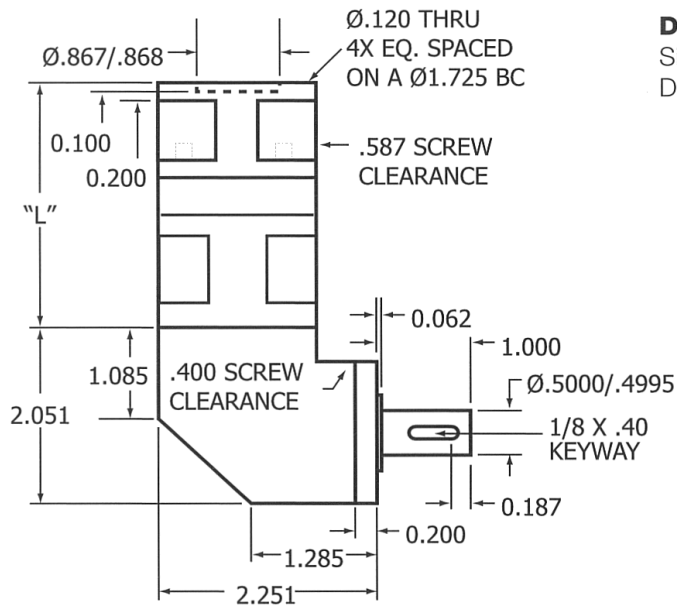

SERVO SYSTEMS CO.

Carson Mfg. Gearheads

Size 17 Right Angle Precision Planetary Dimensions

DIMENSION "L"

Single Stage (3:1 to 10:1) = $2.869 \pm .015$

Double Stage (16:1 to 100:1) = $3.738 \pm .015$